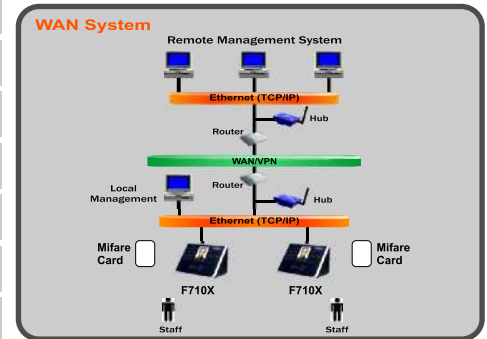

F710X

Low Cost High Performance, Face Recognition Attendance Terminal

Most experienced Face based Model in the market

Powerful 1 GHz CPU

Cloud Compatible

Up to 1000 Face Templates

Embedded Push Technology

Dual Camera Setup

Ideal for Indoor Use

Security, Accuracy, and Speed, the F710X would be all you'll need to migrate to Face Recognition in the era of contactless technology.

F710X : Face Recognition based Attendance System for SME/SMB/Multi-location Enterprise

System Configuration

Communication Platform Software & API's

- **ProComm** : Push based Terminal, Template & Attendance data Management Software based on Windows
- **Smart Face** : Web Based Communication Server for Face & Finger Terminal, Template & Data Management with Push Technology
- **PM Neo** : API integration project with HRMS/Payroll/ERP software for Employee Master, Templates, Terminal & Transaction data