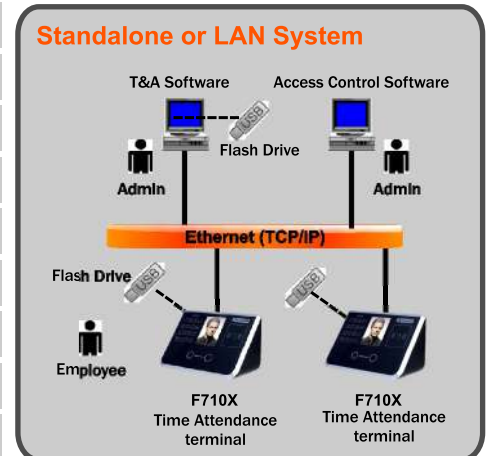

F710X : Face Recognition based Attendance System for SME/SMB/Multi-location Enterprise

Processor	1 Ghz High Speed Digital Processor
User Capacity (Face)	1000 Users 1:N Matching, 10,000 Users 1:1 Matching
User Capacity (Card)	10,000 Card Users 1:N Matching
Record Capacity	150,000 Records
Recognition Algorithm	Dual Sensor™ V3.0
Sensor	Specialized double sensor
Card Recognition	Standard EM, Optional Mifare*
Authentication Method	Face, ID+Face, Card+Face, Card, Card+Photo, Card or Face
Authentication Speed	Approx 1 Second (1000 Users) on 1:N Matching
Communication Method	Standard TCP/IP, USB Host
Light Condition	0-10000 LUX
Attendance	Workcode, Daylight saving
Date Management	User-inquiry, Auto-uploading
Security Image Capacity	2GB SD Card 70,000 Images
Security Alarm	Tamper Alarm
Access Control	Built-in relay
Wiegand in&out	User-defined format output 26/34
Keyboard	4*4 Touch Keypad
LCD	3.5 inch TFT Color Screen, 65,000 Bright Color, 320*240 Resolution
Power	12V DC
Working Distance	30cm-80cm
Working Temperature	0C- 40C
Working Humidity	20% - 80%
Size	200(W) X 95(D) X 115(H)mm
Weight	505g
Certification	CE FCC Class A ROHS
Relay output	One output for lock control/second output configurable for external bell/alarm
Security	Color security photo/false rejection

System Configuration

Communication Platform Software & API's

- **ProComm** : Push based Terminal, Template & Attendance data Management Software based on Windows
- **Smart Face** : Web Based Communication Server for Face & Finger Terminal, Template & Data Management with Push Technology
- **PM Neo** : API integration project with HRMS/Payroll/ERP software for Employee Master, Templates, Terminal & Transaction data

T & A Application Software

- **TPP Neo** : Desktop based Attendance MIS Software with Multi-shift operation suitable for SME/SMB Organisation
- **eZeeHR** : Progressive HRMS Suite with Attendance, Shift, Leave, HR Module
- **OTG HR** : Cloud based Attendance System(including Mobile App) with Intra-office Task Management Solution

Marketed by
FORTUNA
IMPEX PVT LTD

☎ : +91 7550 670 670
✉ : info@fortunaindia.com
🌐 : www.fortunaindia.com