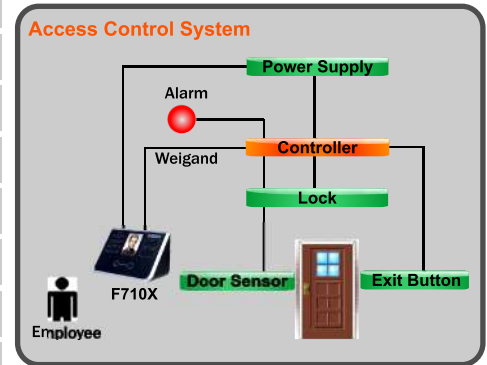

F710X

Low Cost High Performance, Face Recognition Attendance Terminal

Most experienced Face based Model in the market

Powerful 1 GHz CPU

Cloud Compatible

Up to 1000 Face Templates

Embedded Push Technology

Dual Camera Setup

Ideal for Indoor Use

Security, Accuracy, and Speed, the F710X would be all you'll need to migrate to Face Recognition in the era of contactless technology.

F710X : Face Recognition based Attendance System for SME/SMB/Multi-location Enterprise

System Configuration

Communication Platform Software & API's

- **ProComm** : Push based Terminal, Template & Attendance data Management Software based on Windows
- **Smart Face** : Web Based Communication Server for Face & Finger Terminal, Template & Data Management with Push Technology
- **PM Neo** : API integration project with HRMS/Payroll/ERP software for Employee Master, Templates, Terminal & Transaction data